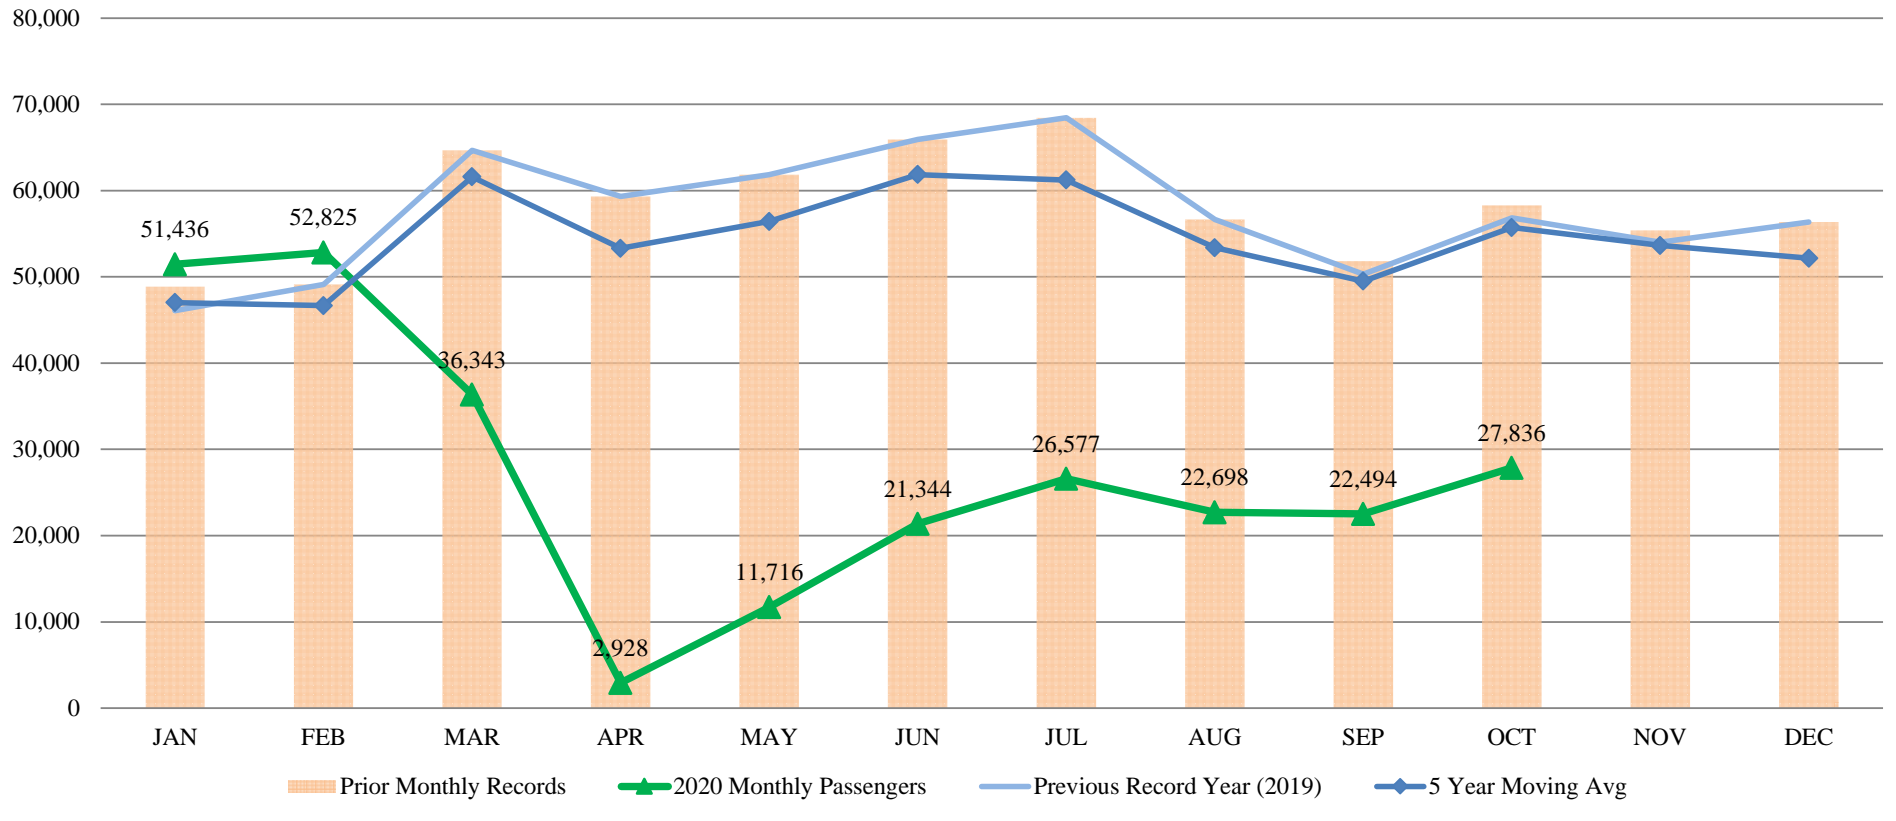

2020 Year to Date Passengers

Percent chg. vs 2019